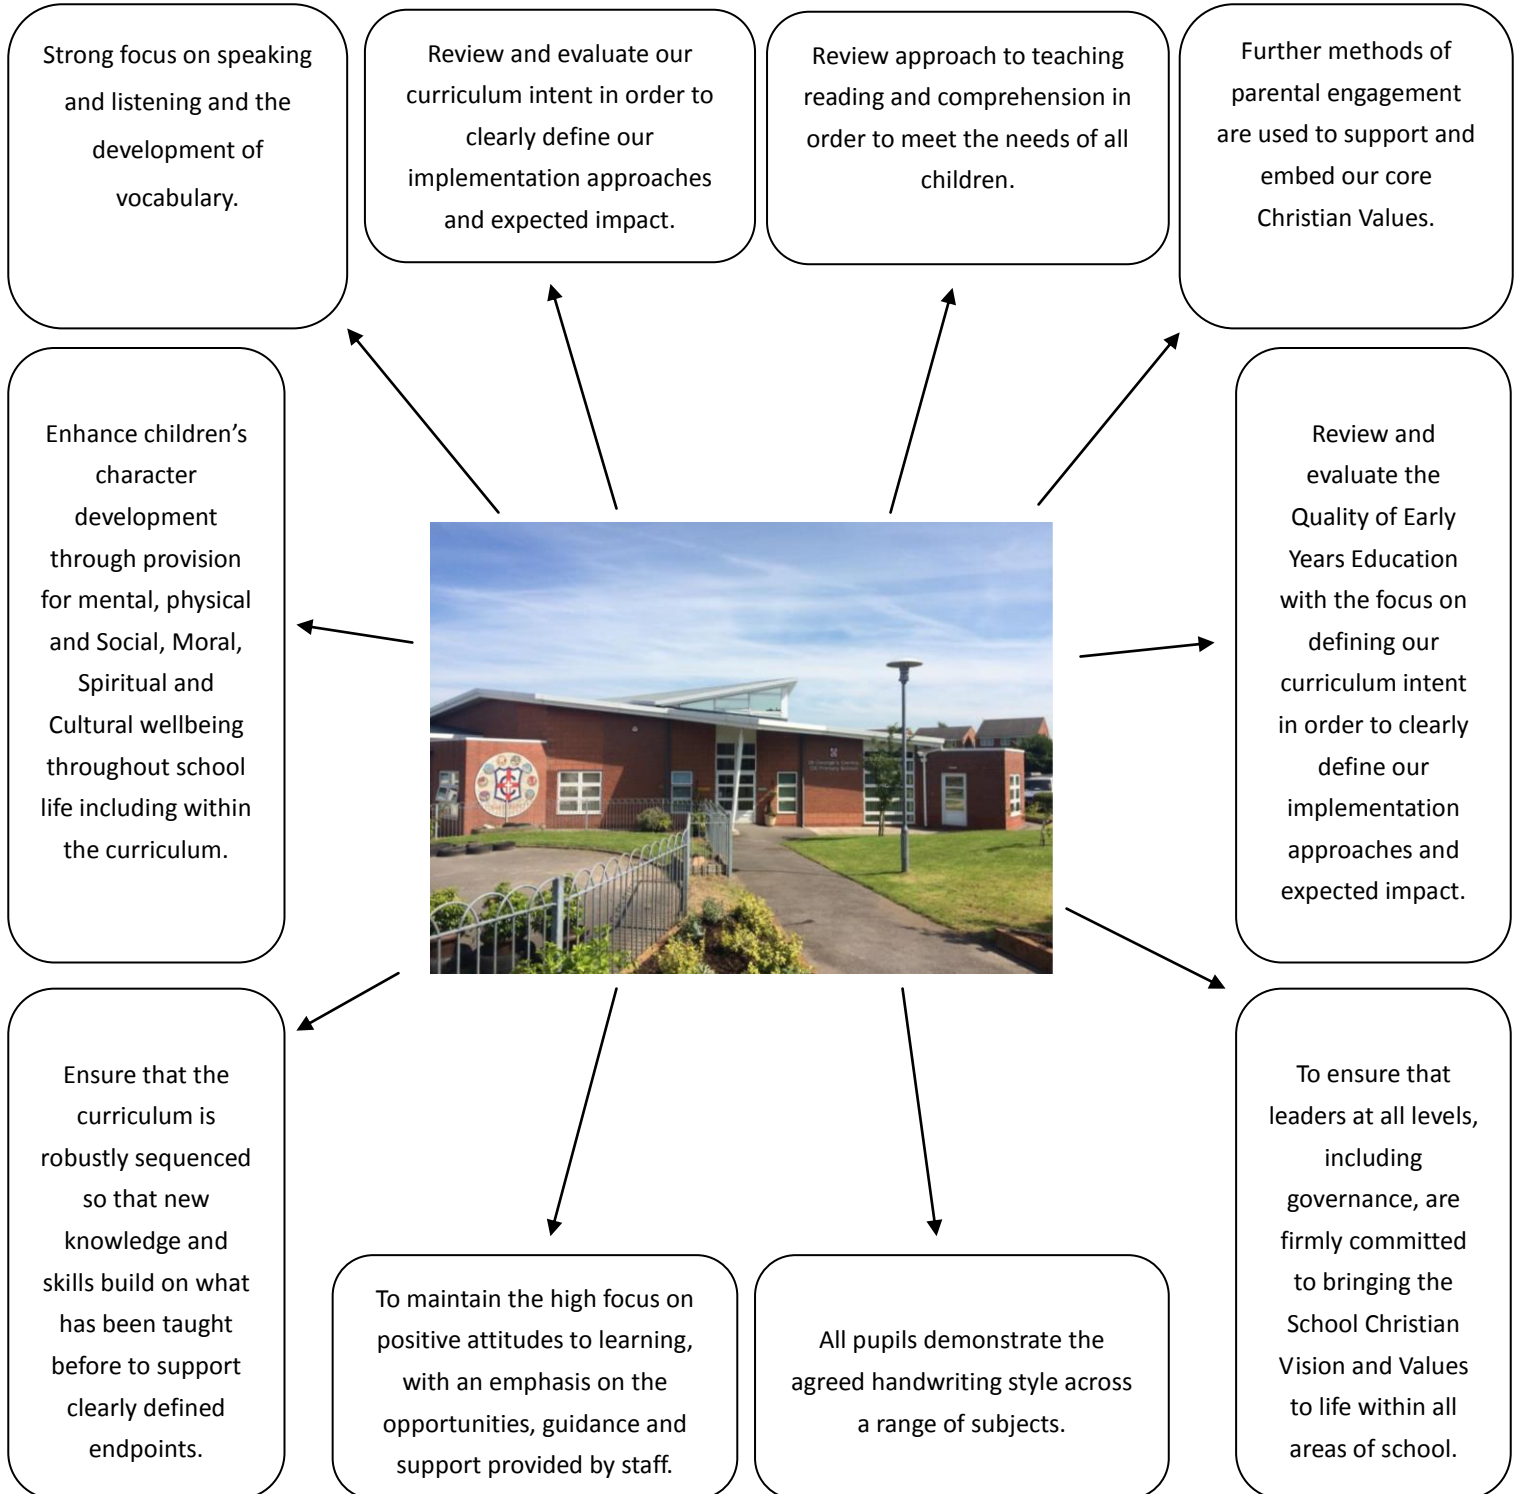

St. George's Central CE Primary School and Nursery

School Improvement Plan 2019/20

(Key targets/actions)

Each year the school has to produce a school improvement plan to show how we will move the school forward over the coming year. This is a lengthy document that has many key statistical targets that we will strive to meet, however, for your convenience I have picked out the key actions, for this year:

'Never settle for less than your best'

Jesus said, 'I am the light of the world. Whoever follows Me will not walk in darkness, but will have the light of life.' John 8:12